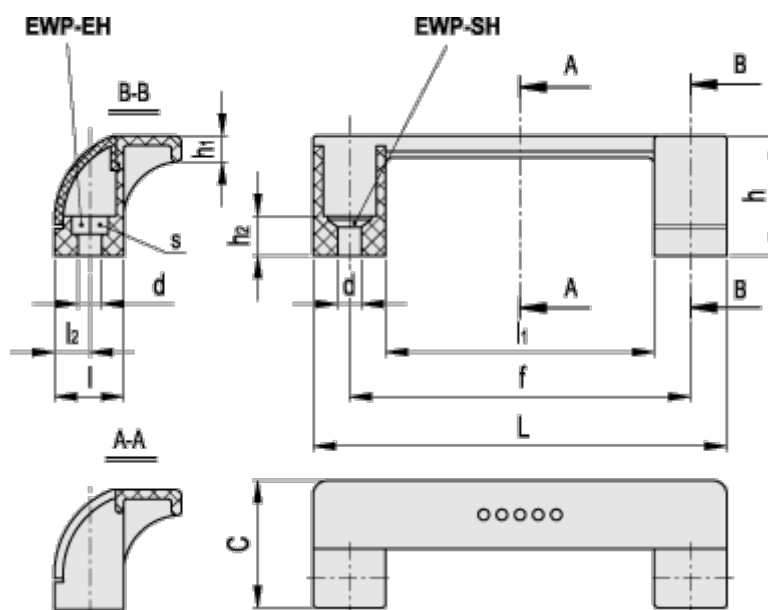

Article number: 23052652115

Description: E+G Guard wing handle, Ergostyle
EWP.110-EH-C5

Measures

C	= 35	L	= 114
d	= 6.5	l1	= 74
f	= 93,5 +/-0,5	l2	= 9.5
F1 (N)	= 800		
h	= 33		
h1	= 7		
h2	= 11		
l	= 19		